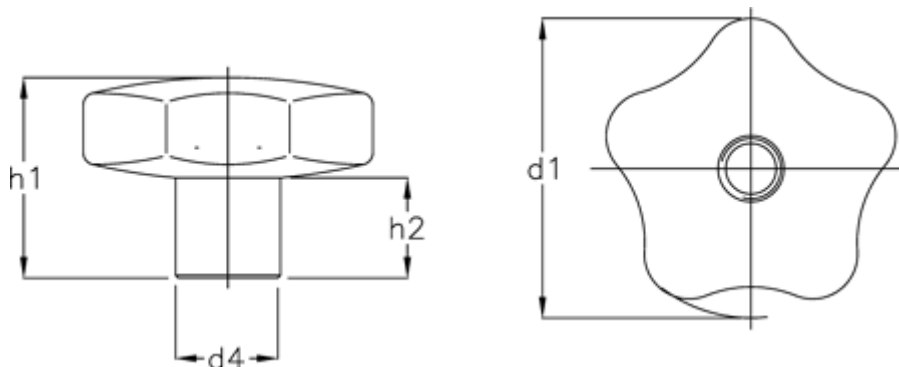

Article number: 20539044

Description: E+G Hand knob GN 5336-60-A-MT

Measures

d1 = 60

d4 = 21

H1 = 40

H2 = 20.0